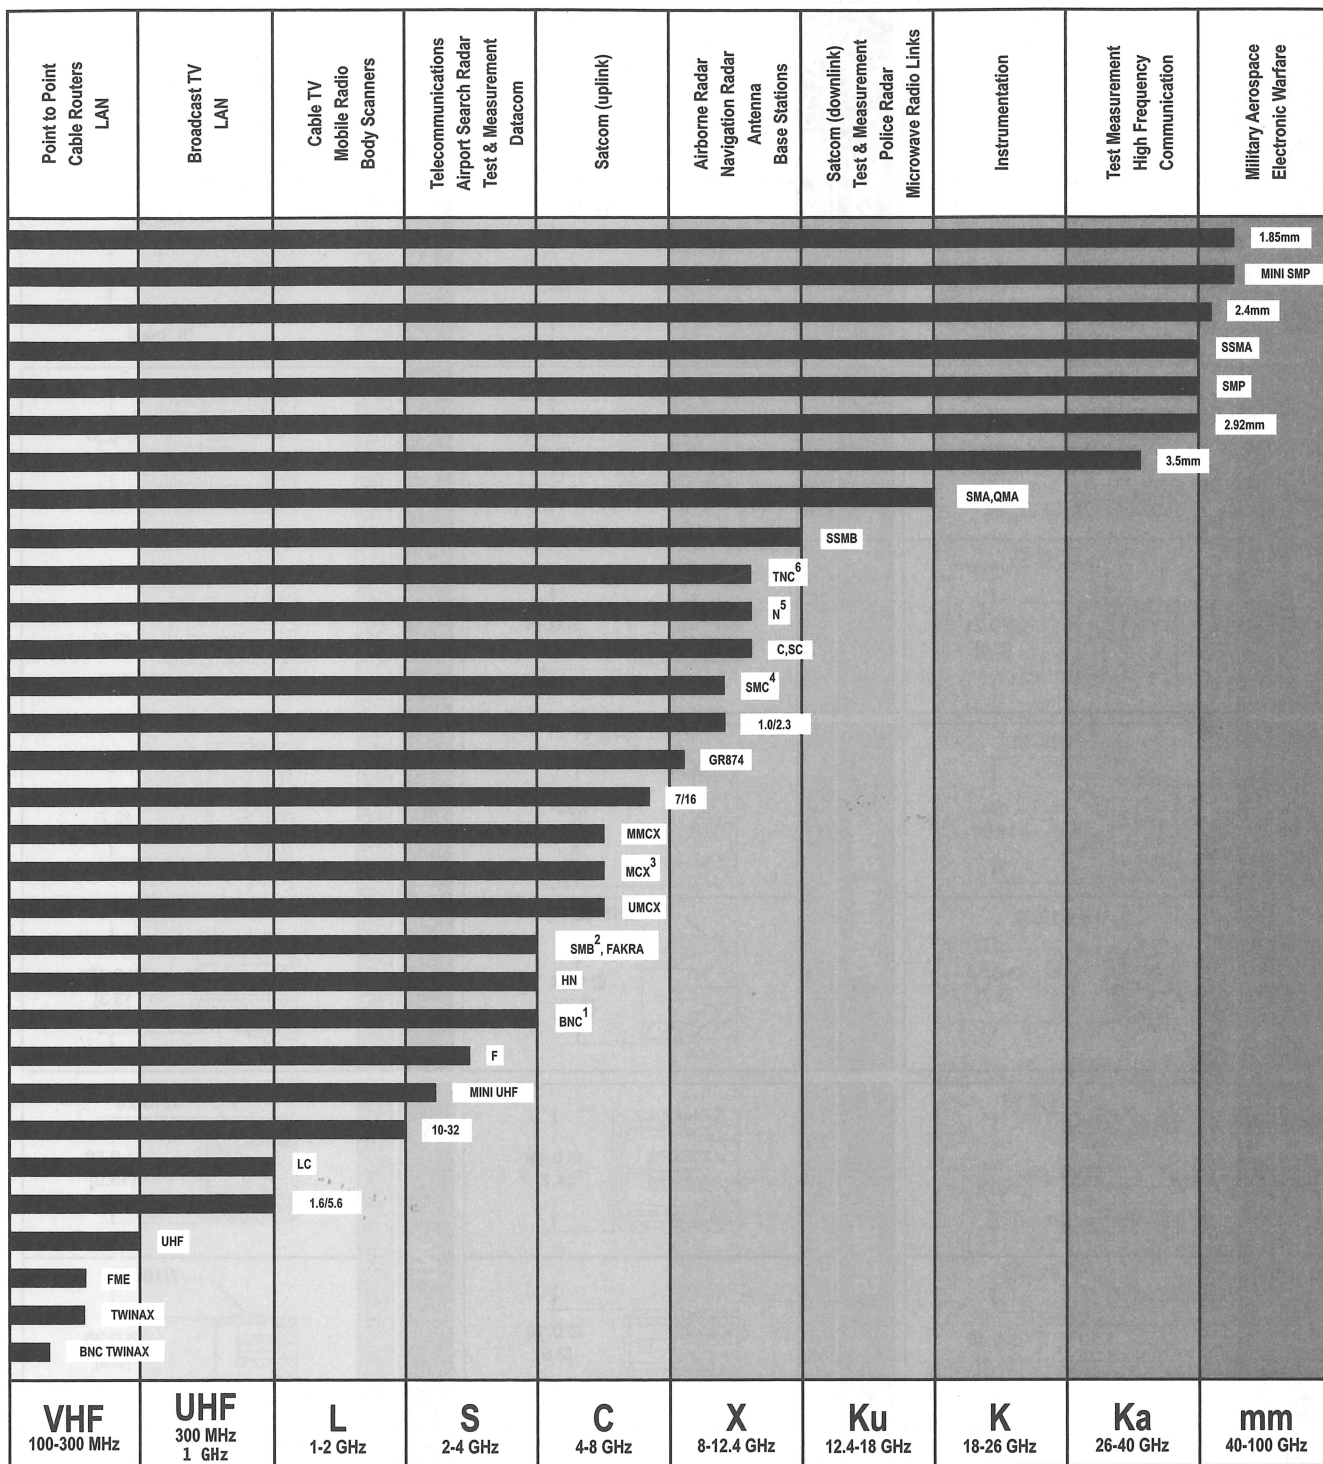

# CONNECTOR FREQUENCY RANGE CHART

## Notes:

- 1: BNC-75 Ohm connectors operate up to 1 GHz
- 2: SMB-75 Ohm & Mini SMB-75 Ohm connectors operate up to 4 GHz
- 3: MCX-75 Ohm connectors operate up to 6 GHz
- 4: SMC-75 Ohm connectors operate up to 10 GHz
- 5: N-75 Ohm connectors operate up to 1.5 GHz
- 6: TNC-75 Ohm connectors operate up to 1 GHz